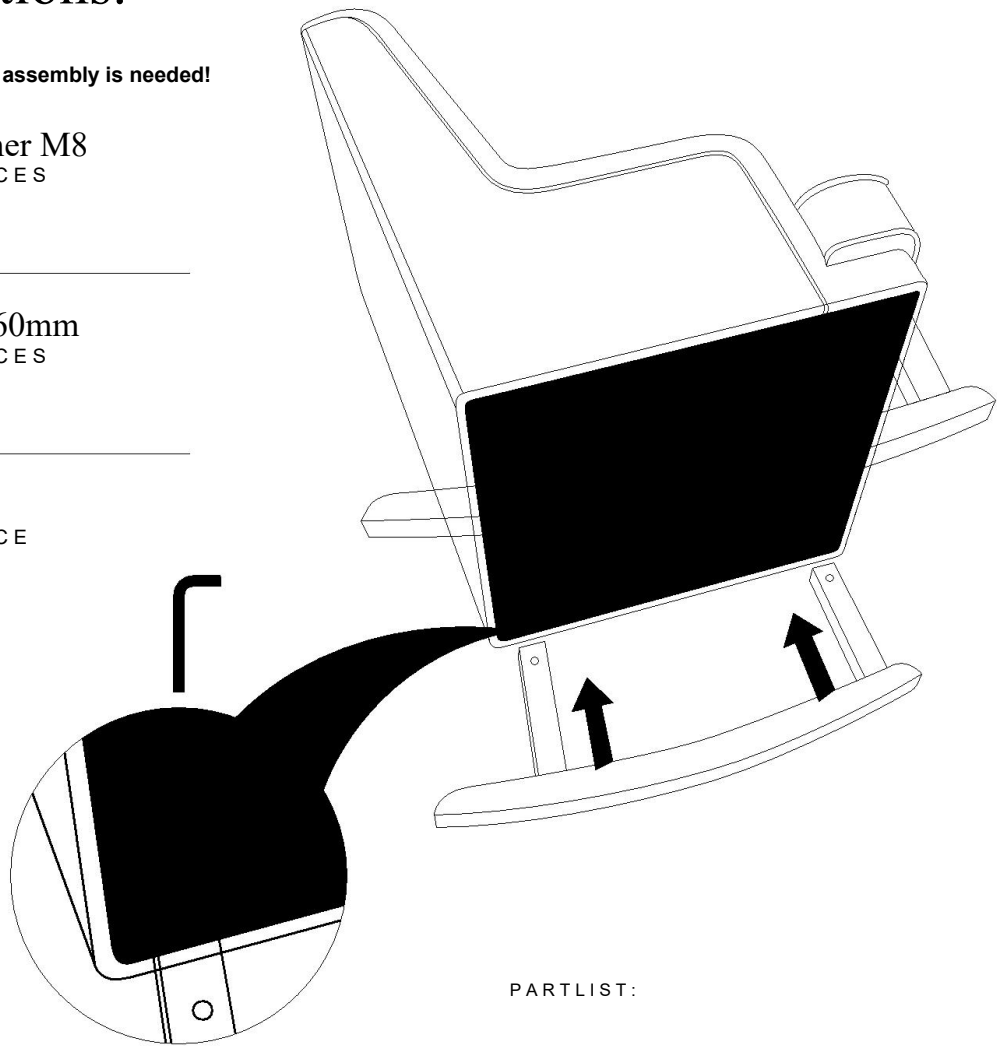

Assembly instructions:

It's all done! No assembly is needed!

 Washer M8
0 PIECES

 M8x60mm
0 PIECES

 Key
0 PIECE

PARTLIST:

Chair
1 PIECE

SAFETY:

Do not use this rocking chair unless all fixings are tightly secured. Ensure an adult is always present during use of the chair