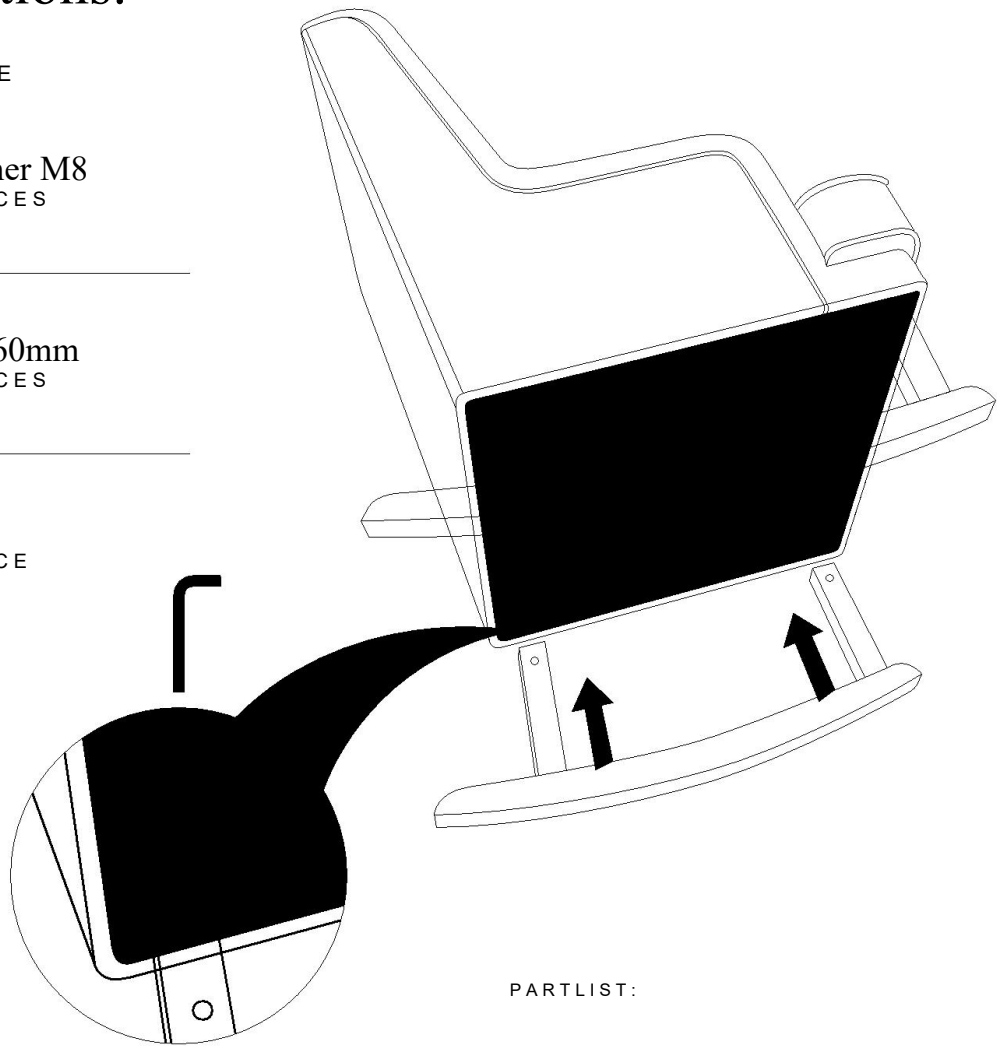

## HARDWARE

 Washer M8  
4 PIECES

 M8x60mm  
4 PIECES

 Key  
1 PIECE

## PARTLIST:

Chair  
1 PIECE

Legs  
2 PIECES

### SAFETY:

Do not use this rocking chair unless all fixings are tightly secured. Ensure an adult is always present during use of the chair