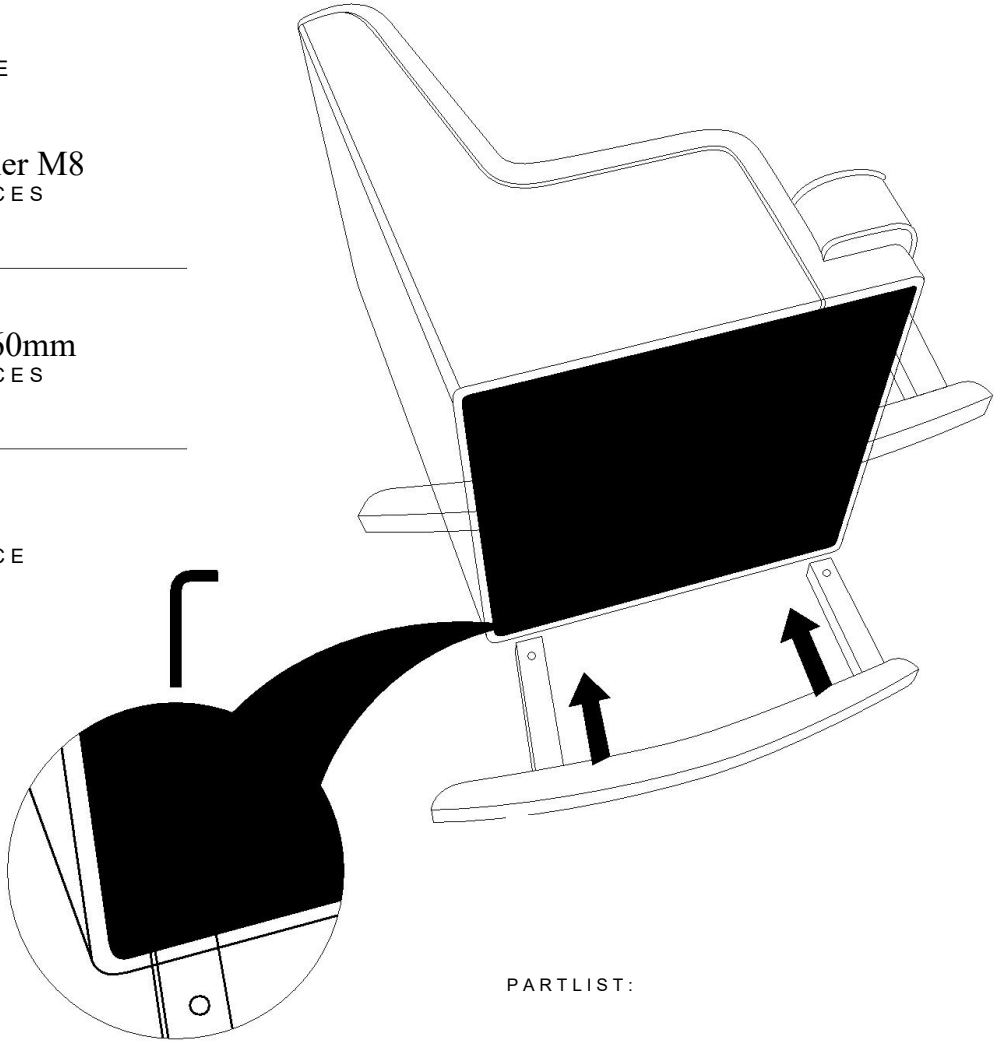

# Assembly instructions:

HARDWARE

 Washer M8  
8 PIECES

 M8x60mm  
8 PIECES

 Key  
1 PIECE

PARTLIST:

Chair  
1 PIECE

Legs  
2 PIECES

**SAFETY:**  
Do not use this rocking chair unless all fixings are tightly secured. Ensure an adult is always present during use of the chair