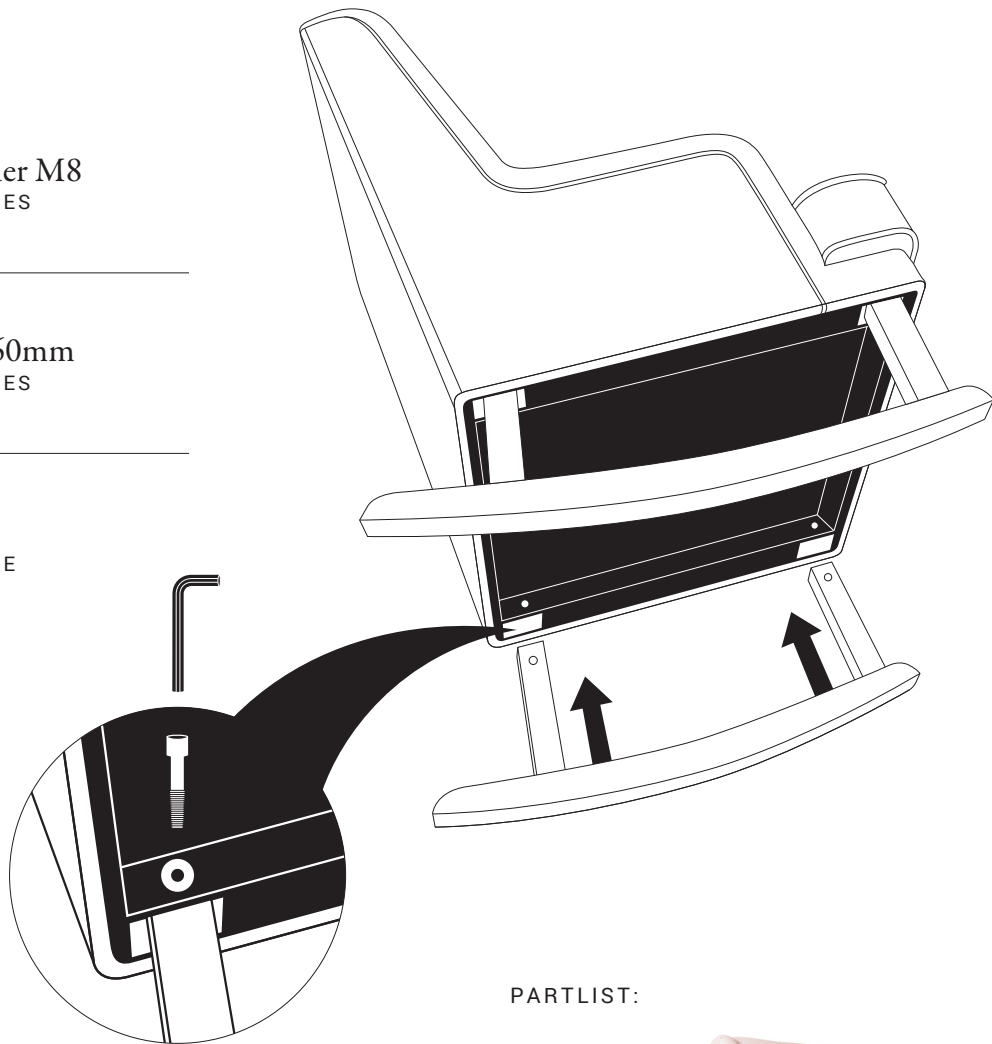

ROCKING
SEATS

Assembly instructions:

HARDWARE

Washer M8
4 PIECES

M8x60mm
4 PIECES

Key
1 PIECE

PARTLIST:

Chair
1 PIECE

Legs
2 PIECES

SAFETY:

Do not use this rocking chair unless all fixings are tightly secured. Ensure an adult is always present during use of the chair